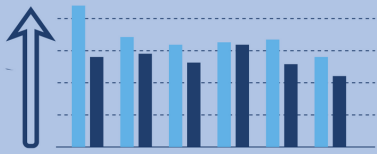

APRIL 2021

1,494
new pets entered our care

679
pets adopted to new homes

263
pets transferred to partner organizations

305
pets safely returned home

96.72%
monthly save rate

97.35%
year-to-date save rate