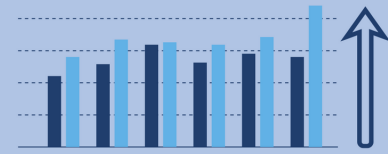

APRIL 2021

1,494
new pets entered our care

679
pets adopted to new homes

263
pets transferred to partner organizations

305
pets safely returned home

96.72%
monthly save rate

97.35%
year-to-date save rate